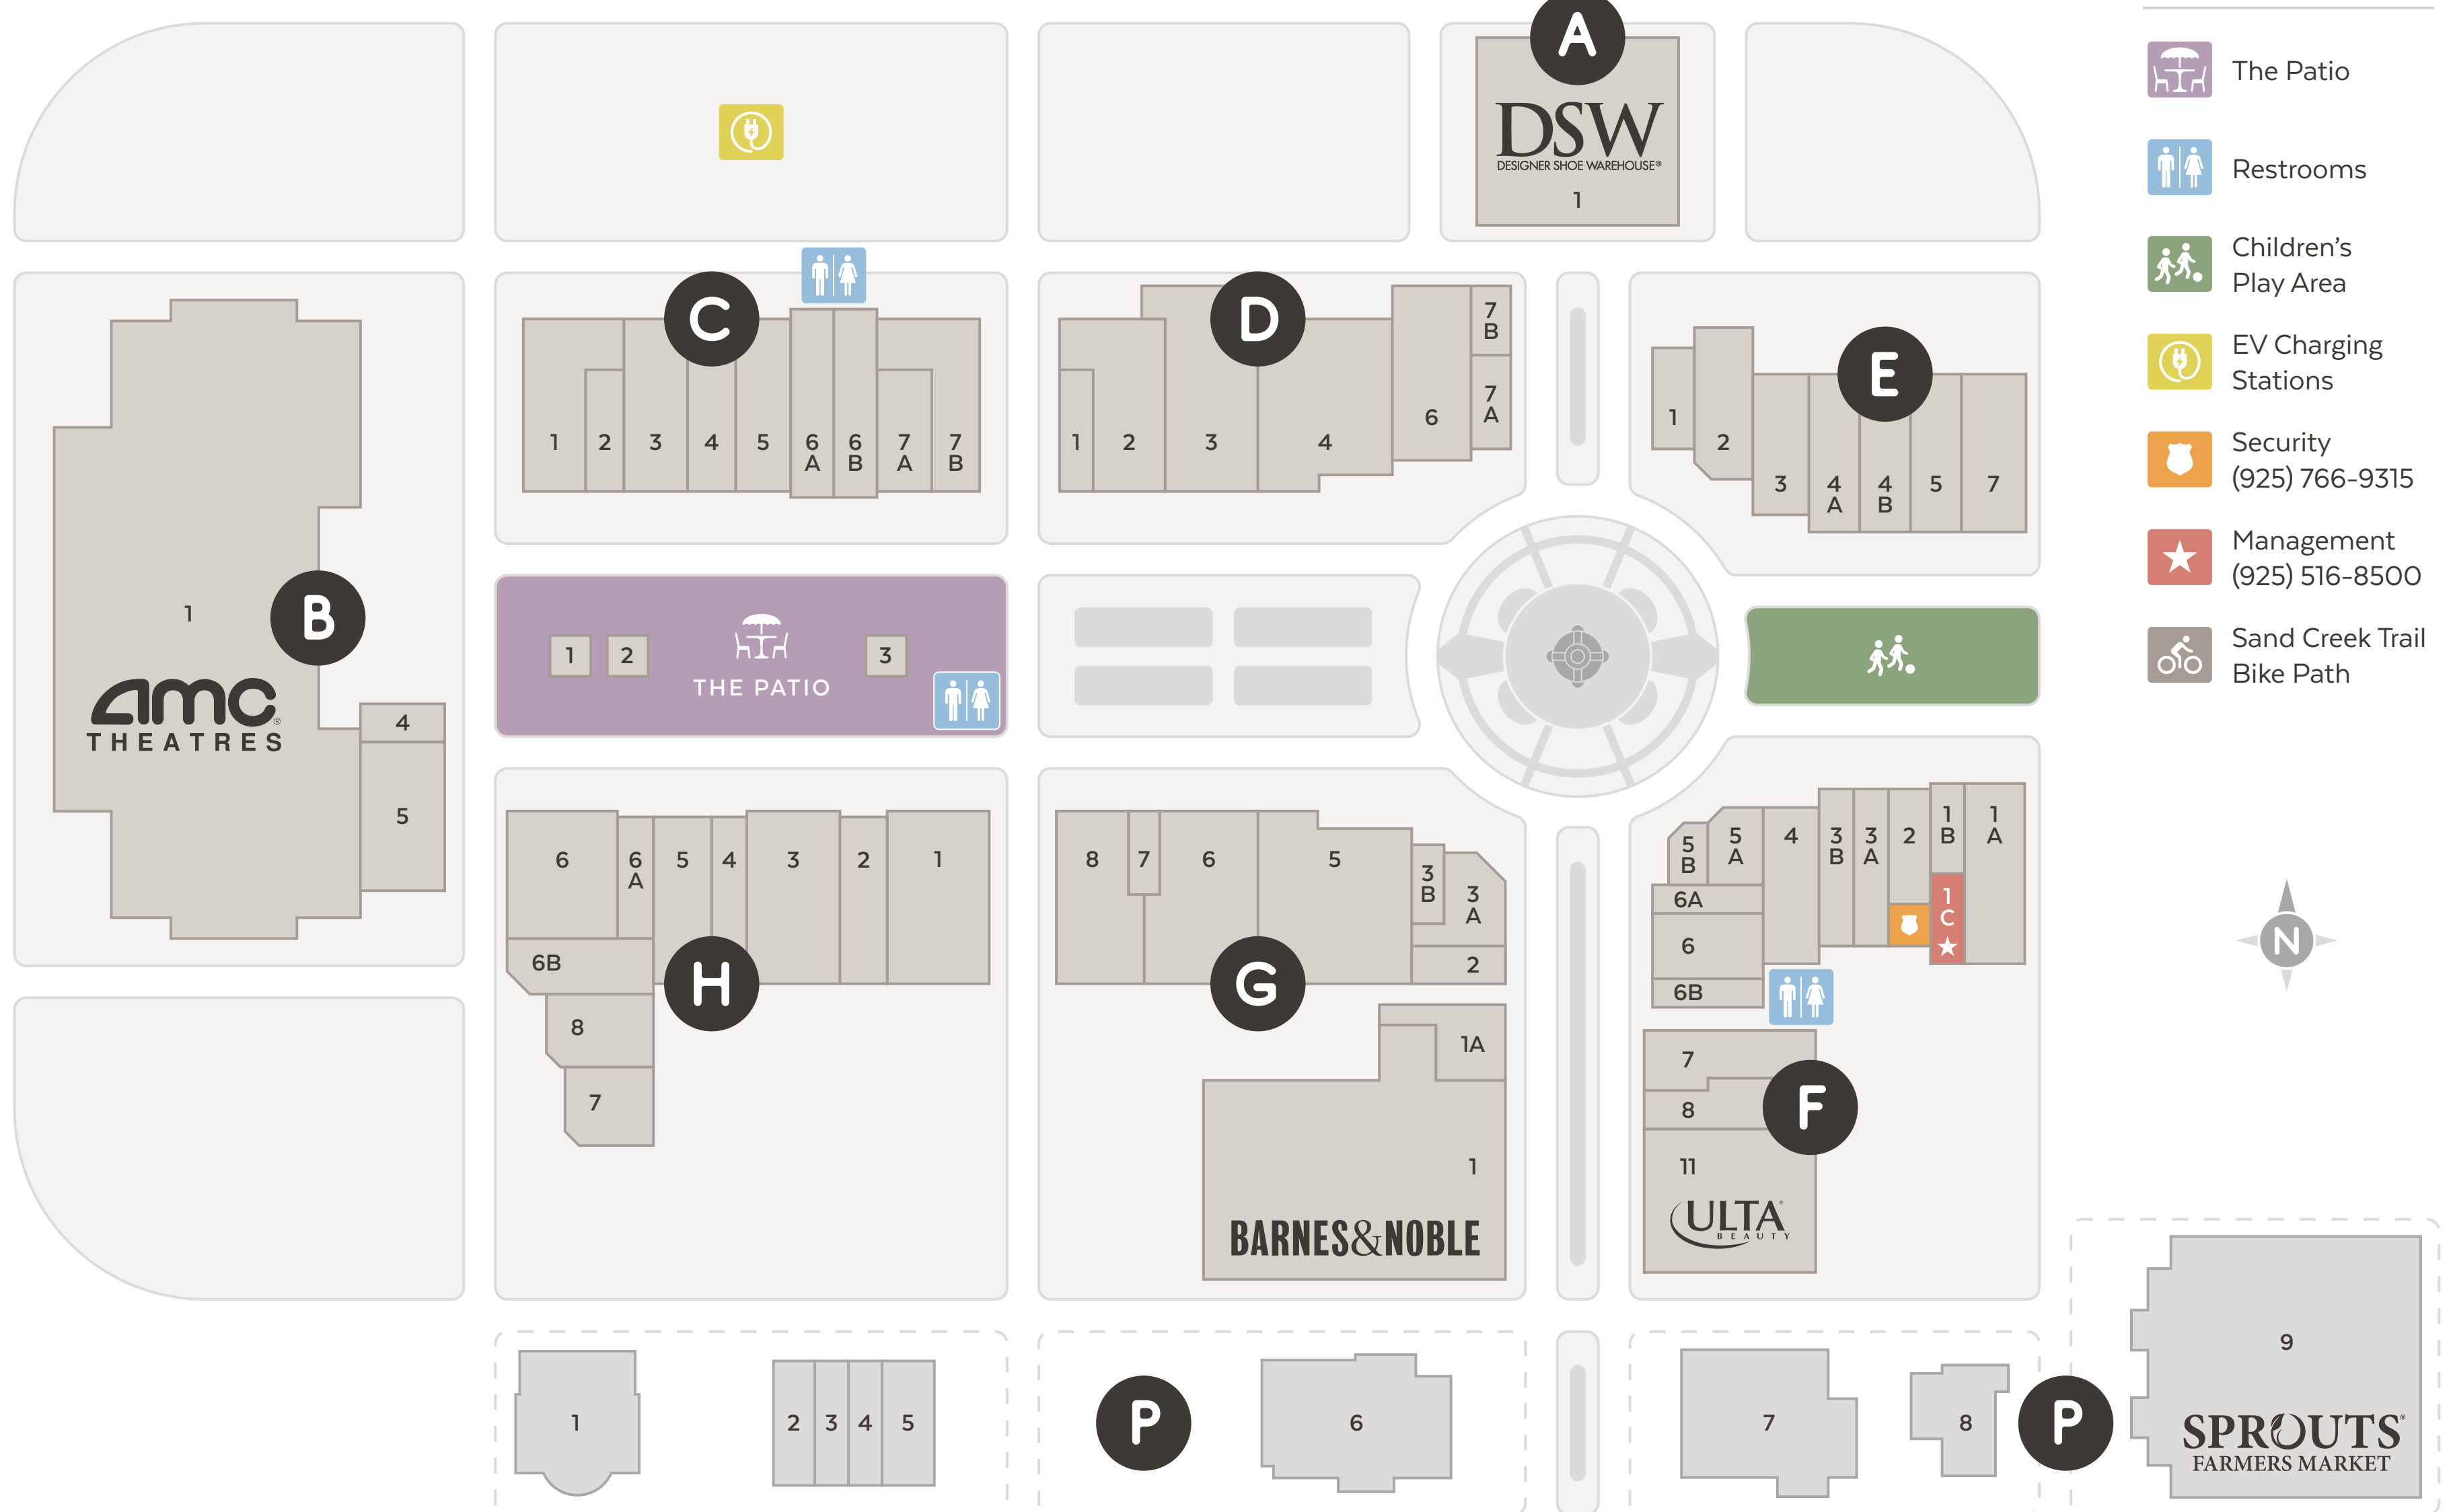

LEGEND

The Patio

Restrooms

Children's Play Area

EV Charging Stations

Security (925) 766-9315

Management (925) 516-8500

Sand Creek Trail Bike Path

ENTERTAINMENT

- B-1 AMC Brentwood 14 (925) 809-0030
- D-4 Limitless Axes & Ales (925) 386-1505
- D-6 Starry Nite Studios (925) 308-9150

RESTAURANTS

- G-3A Attraversiamo..... (925) 420-6506
- P-6 BJ's Restaurant & Brewhouse (925) 809-1950
- P-7 Black Angus Steakhouse..... (925) 516-5533
- G-1A Breakfast Club (925) 516-5533
- H-6B Chutneys (925) 516-9999
- H-8 CreAsian Wok n' Roll (925) 516-9999
- D-4 Limitless Axes & Ales (925) 386-1505
- H-7 Qué Onda Taco Bar..... (925) 666-8249
- P-1 Red Robin (925) 516-9020
- E-1 Salad Makers..... (925) 240-2835
- B-5 Slice House by Tony Gemignani Coming Soon
- F-6B Subway (925) 516-1110

GROCERY

- P-9 Sprouts Farmers Market (925) 308-1965

SPECIALTY RETAIL

- E-3 Artisan Peacock (925) 420-3790
- G-1 Barnes & Noble..... (925) 318-6530
- H-5 BoxLunch..... (925) 464-2188
- F-6 Color Me Mine..... (925) 464-2188
- F-3B Lovesac..... Coming Soon
- F-5A Pandora (925) 436-0991
- C-5 Petals..... (925) 436-0991
- P-5 Sleep Number..... (925) 634-1935
- H-4 Spencer's (925) 634-1290
- F-5B Spinola Farm & Co. (925) 240-6569
- C-6A Toys "R" Us..... (925) 392-1447